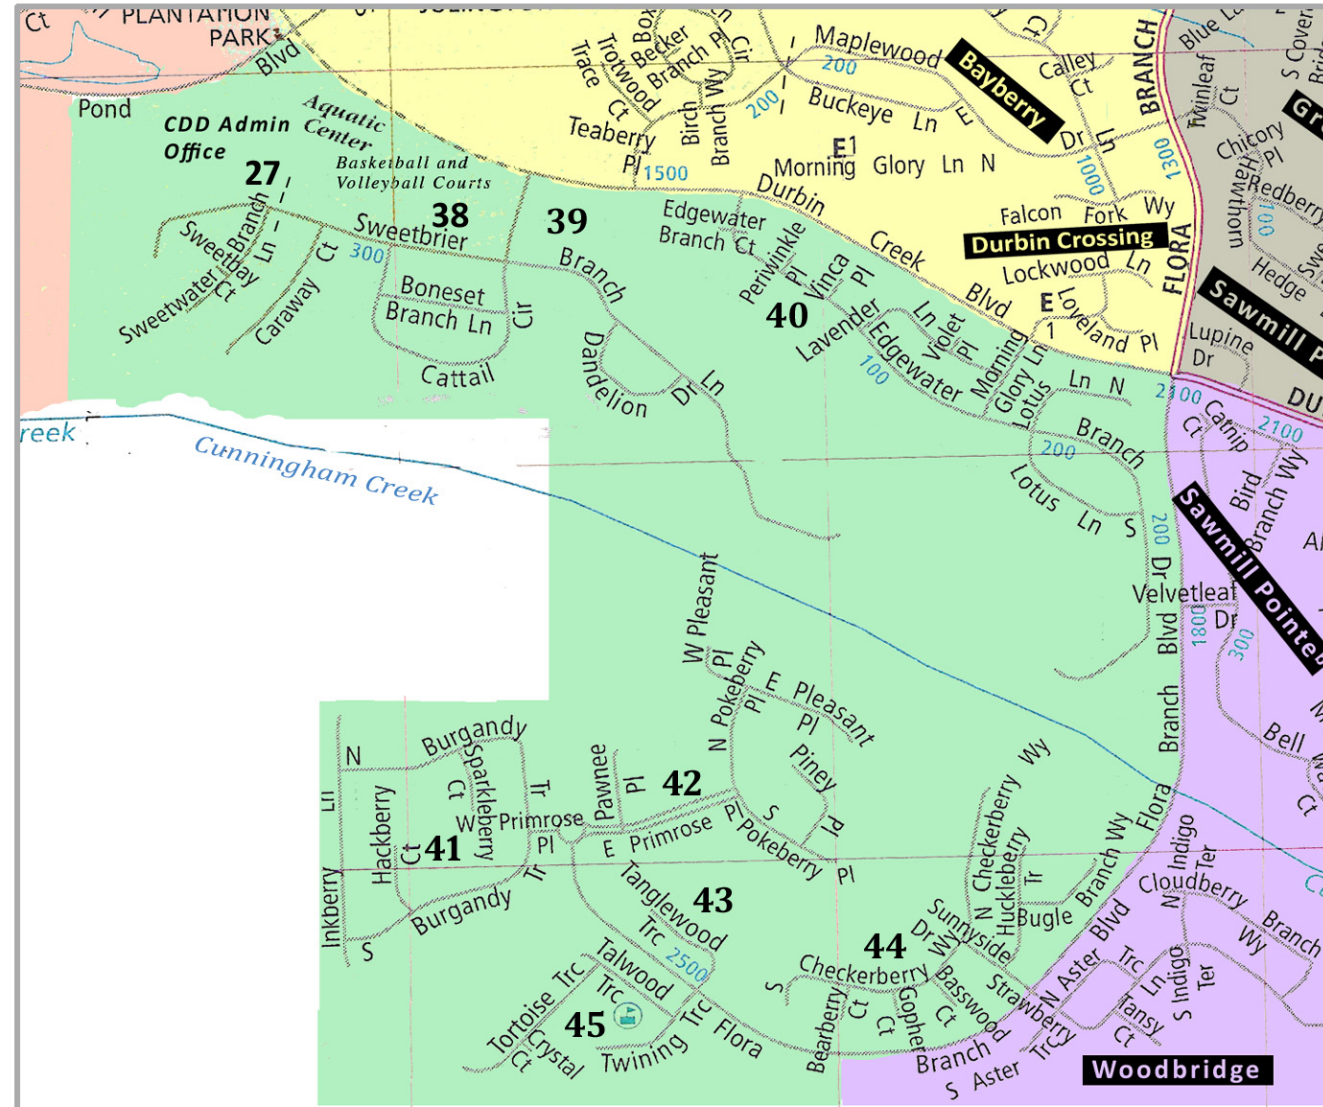

Julington Creek Plantation

Neighborhood Area Map*

South Area

Neighborhood Locator	
Number	Name
South Area	
38	Deer Run
27	Woods @Deer Run
39	Fox Creek
40	Edgewater
41	Westgate
42	Eastgate
43	Plantation Cove
44	Southwood
45	The Meadows

*This map is provided for general geographic reference only. Please consult official GIS and tax sources for the most accurate information.

For best results this map should be printed in a landscape orientation.