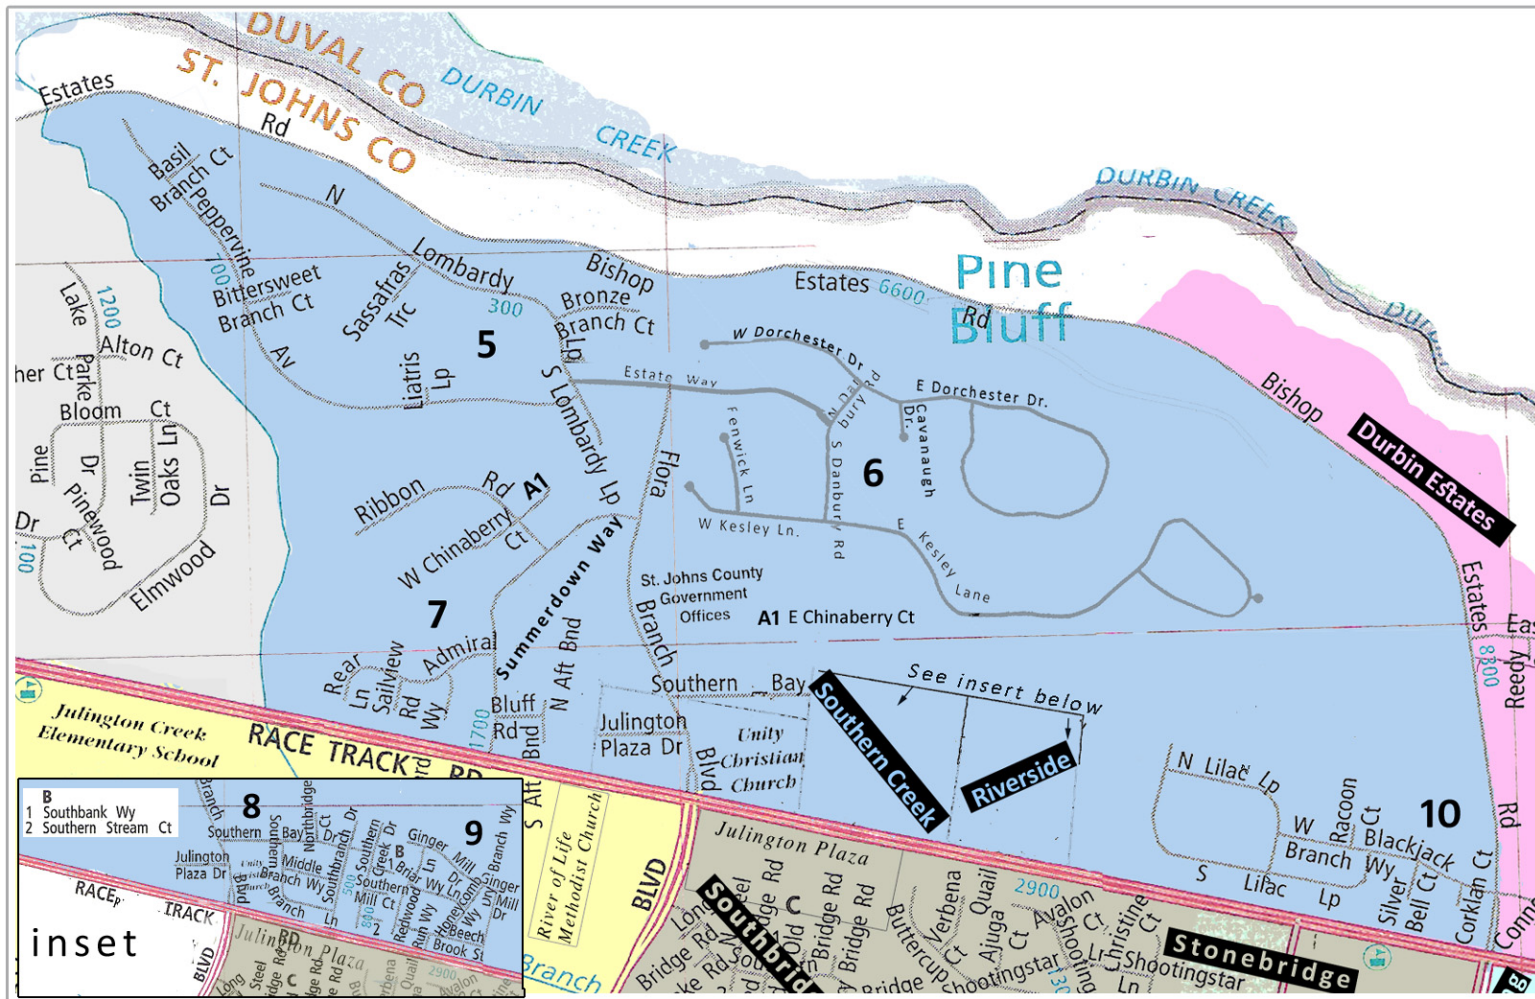

Julington Creek Plantation

Neighborhood Area Map*

North Area

Neighborhood Locator	
Number	Name
North Central Area	
5	Plantation Estates
6	Magnolia Preserve
7	Plantation Grove
8	Southern Creek
9	Riverside
10	West Branch

*This map is provided for general geographic reference only. Please consult official GIS and tax sources for the most accurate information.

For best results this map should be printed in a landscape orientation.

inset

B
 1 Southbank Wy
 2 Southern Stream Ct