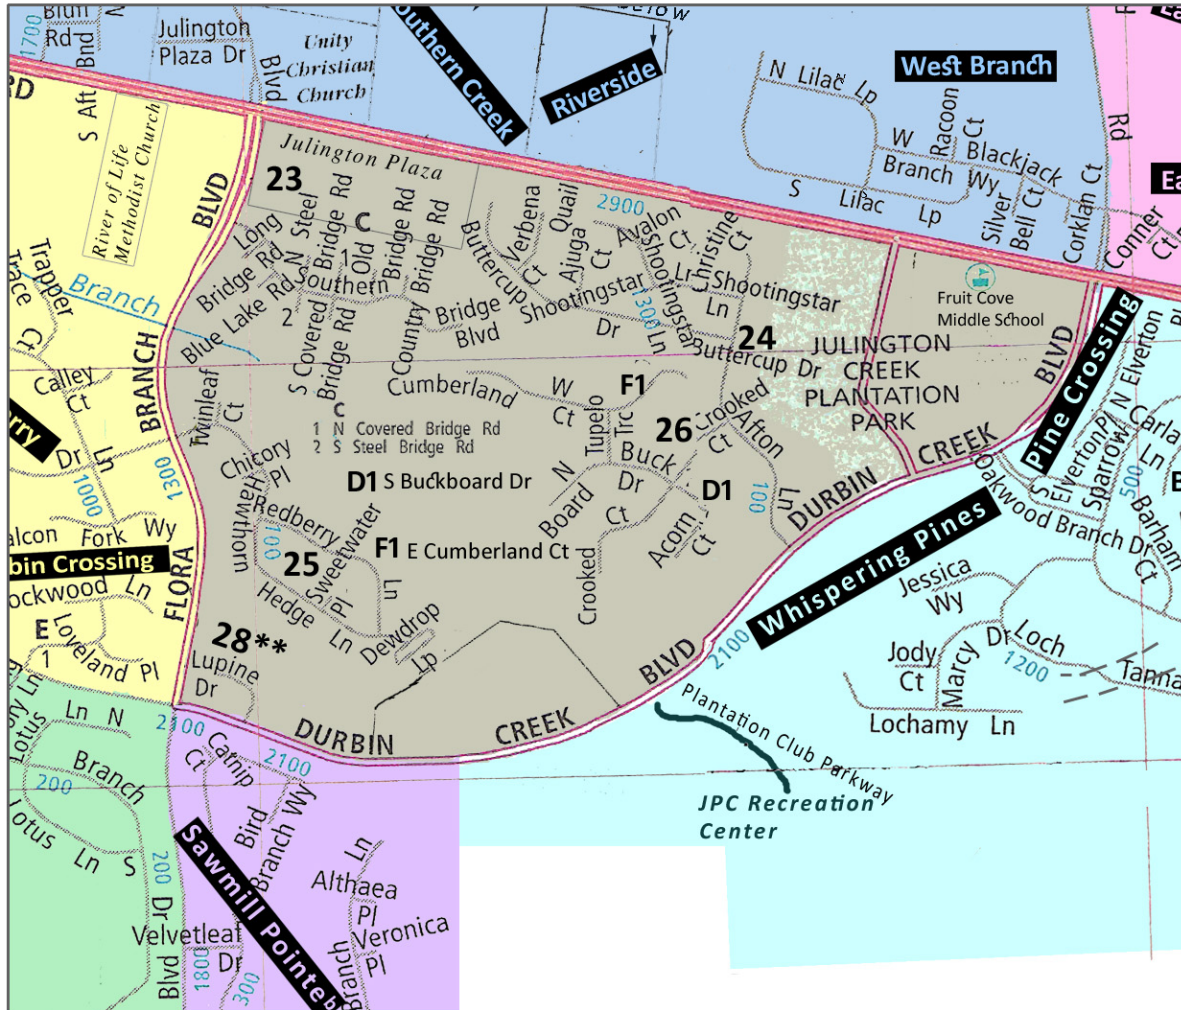

Julington Creek Plantation

Neighborhood Area Map*

Mid Central Area

Neighborhood Locator	
Number	Name
Mid Central Area	
23	Southbridge
24	Stonebridge
25	Groveswood
26	Silver Creek
28	Sawmill Pointe**

**The neighborhood of Sawmill Pointe spans two areas on this map: East Central and South East.

*This map is provided for general geographic reference only. Please consult official GIS and tax sources for the most accurate information.

For best results this map should be printed in a landscape orientation.