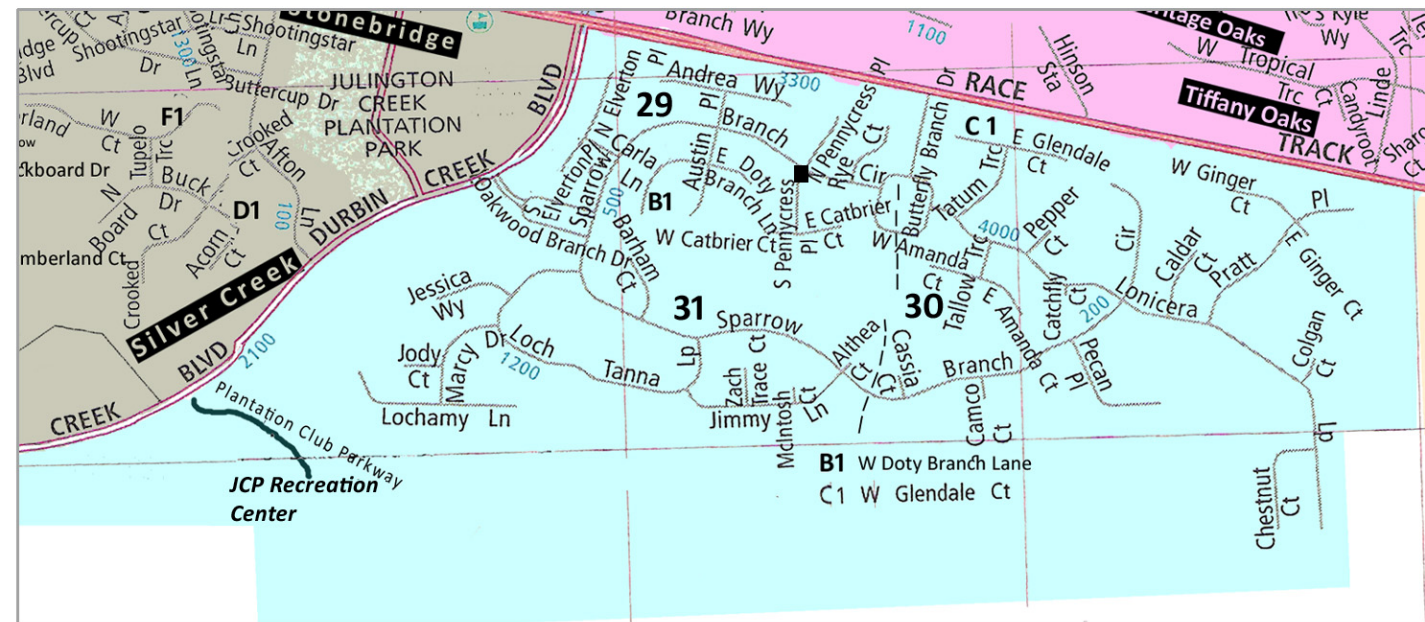

Julington Creek Plantation

Neighborhood Area Map*

East Central Area

Neighborhood Locator	
Number	Name
East Central Area	
29	Pine Crossing
30	Pine Chase
31	Whispering Pines

*This map is provided for general geographic reference only. Please consult official GIS and tax sources for the most accurate information.

For best results this map should be printed in a landscape orientation.